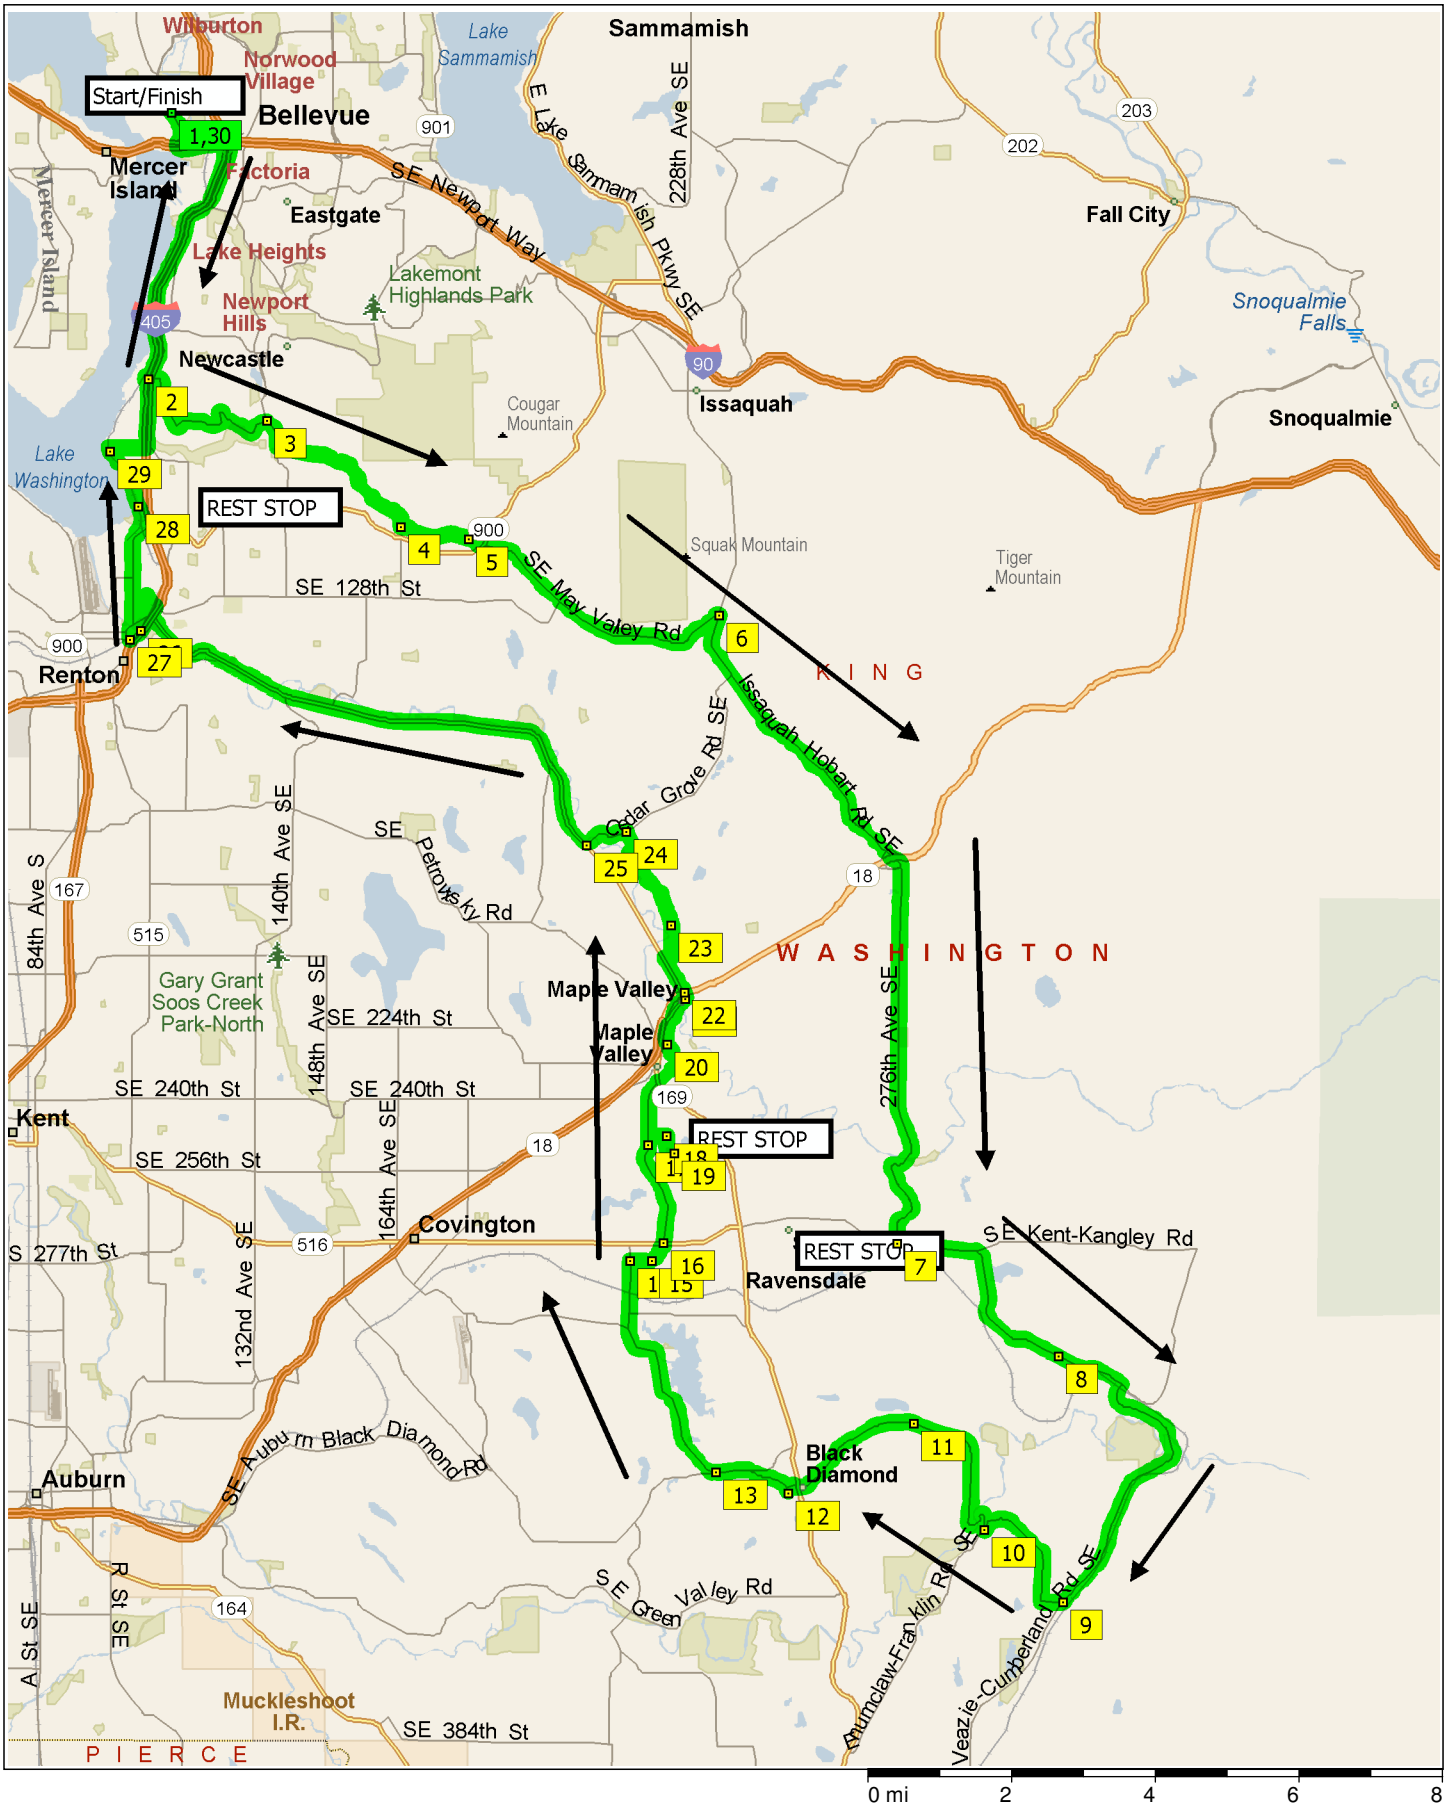

#9 CTS- Bellevue-Cumberland

Copyright © and (P) 1988–2006 Microsoft Corporation and/or its suppliers. All rights reserved. <http://www.microsoft.com/streets/>
 Portions © 1990–2006 InstallShield Software Corporation. All rights reserved. Certain mapping and direction data © 2005 NAVTEQ. All rights reserved. The Data for areas of Canada includes information taken with permission from Canadian authorities, including: © Her Majesty the Queen in Right of Canada, © Queen's Printer for Ontario. NAVTEQ and NAVTEQ ON BOARD are trademarks of NAVTEQ. © 2005 Tele Atlas North America, Inc. All rights reserved. Tele Atlas and Tele Atlas North America are trademarks of Tele Atlas, Inc.