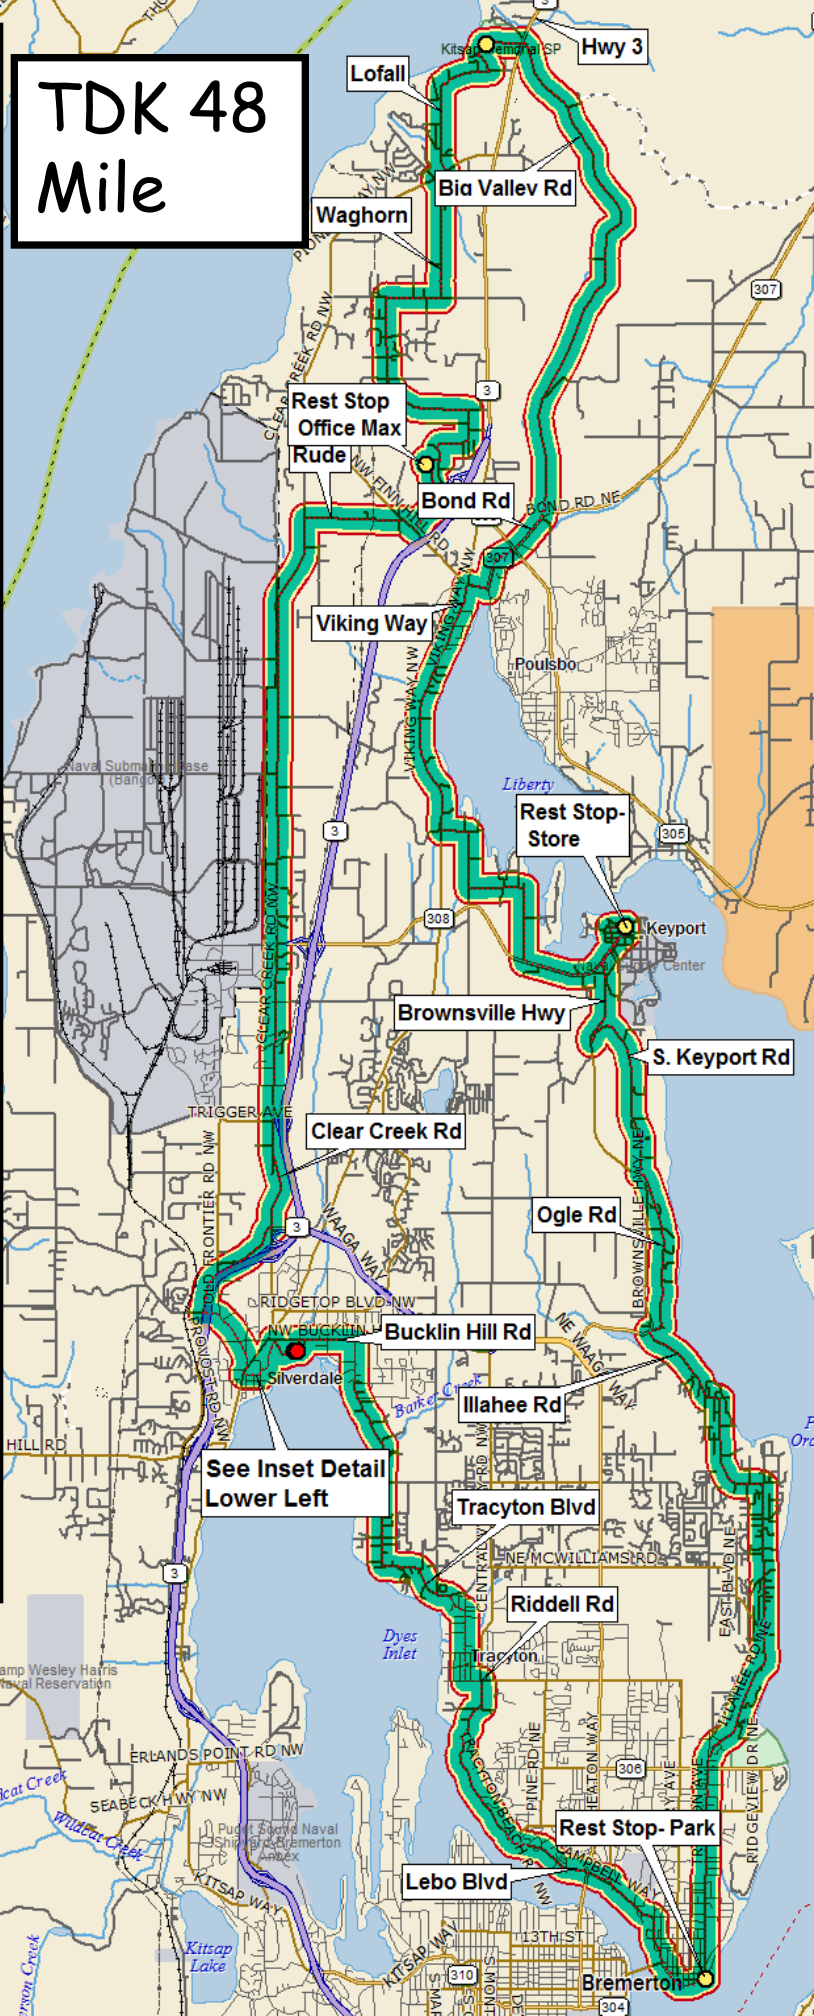

**TDK 48
Mile**

**Silverdale
Inset**

TDK 48 Mile

TDK 48 Mile

Turn	Road	Total Dist
Start	Silverdale Beach Hotel	0.00 mi
Go Right	at Silverdale Waterfront Trail	0.00 mi
Turn left (SSW)	on Bayshore Dr NW	0.27 mi
Turn left (S)	on to Washington Ave NW	0.59 mi
Turn right (W)	on to NW Carlton St	0.64 mi
Turn right (NNE)	on to Silverdale Way NW	0.80 mi
Keep left (NW)	on to NW Anderson Hill Rd	0.86 mi
Turn right (NNE)	on to Old Frontier Rd NW	1.55 mi
Keep right (ENE)	on to Greaves Way	1.94 mi
Turn left (N)	on to Clear Creek Rd NW	2.62 mi
Turn right (E)	on to NW Rude Rd	8.99 mi
Keep right (SE)	on to NW Finn Hill Rd	9.89 mi
Turn left (NNE)	on to Ohlava Way	10.03 mi
Turn Left (then R)	on to Market Pl	10.47 mi
Turn Left	in to Office Max parking lot	10.75 mi
Rest Stop	at Office Max	10.82 mi
Leave office Max	by N exit	10.82 mi
Turn Right	on to Reliance St	10.85 mi
Turn left (NNW)	on to Olympic College WY NW	10.98 mi
Turn right (E)	on to Advance	11.11 mi
Turn left (NE)	on to Dauntless Dr	11.38 mi
Keep left (N)	on to Parnell Pl NW	11.44 mi
Turn left (WNW)	on to NW Thompson Rd	11.70 mi
Go straight (N)	on to Rhododendron Ln NW	12.56 mi
Turn right (E)	on to NW Pioneer Hill Rd	13.28 mi
Turn left (N)	on to Waghorn Rd NW	13.78 mi
Turn right (ENE)	on to Pioneer Way NW	14.85 mi
Turn left (NNE)	on to NW Lofall Rd	14.97 mi
Turn left (NW)	on to NW Wesley Way	16.21 mi
Turn right (NE)	on to NW Ferry St	16.40 mi
Go straight (E)	on to NW Park St	16.55 mi
Toilet Stop	at Kitsap memorial Park	16.56 mi
Go straight (E)	on to NE Park St	16.64 mi
Turn left (NNE)	on to SR 3 NE	16.87 mi